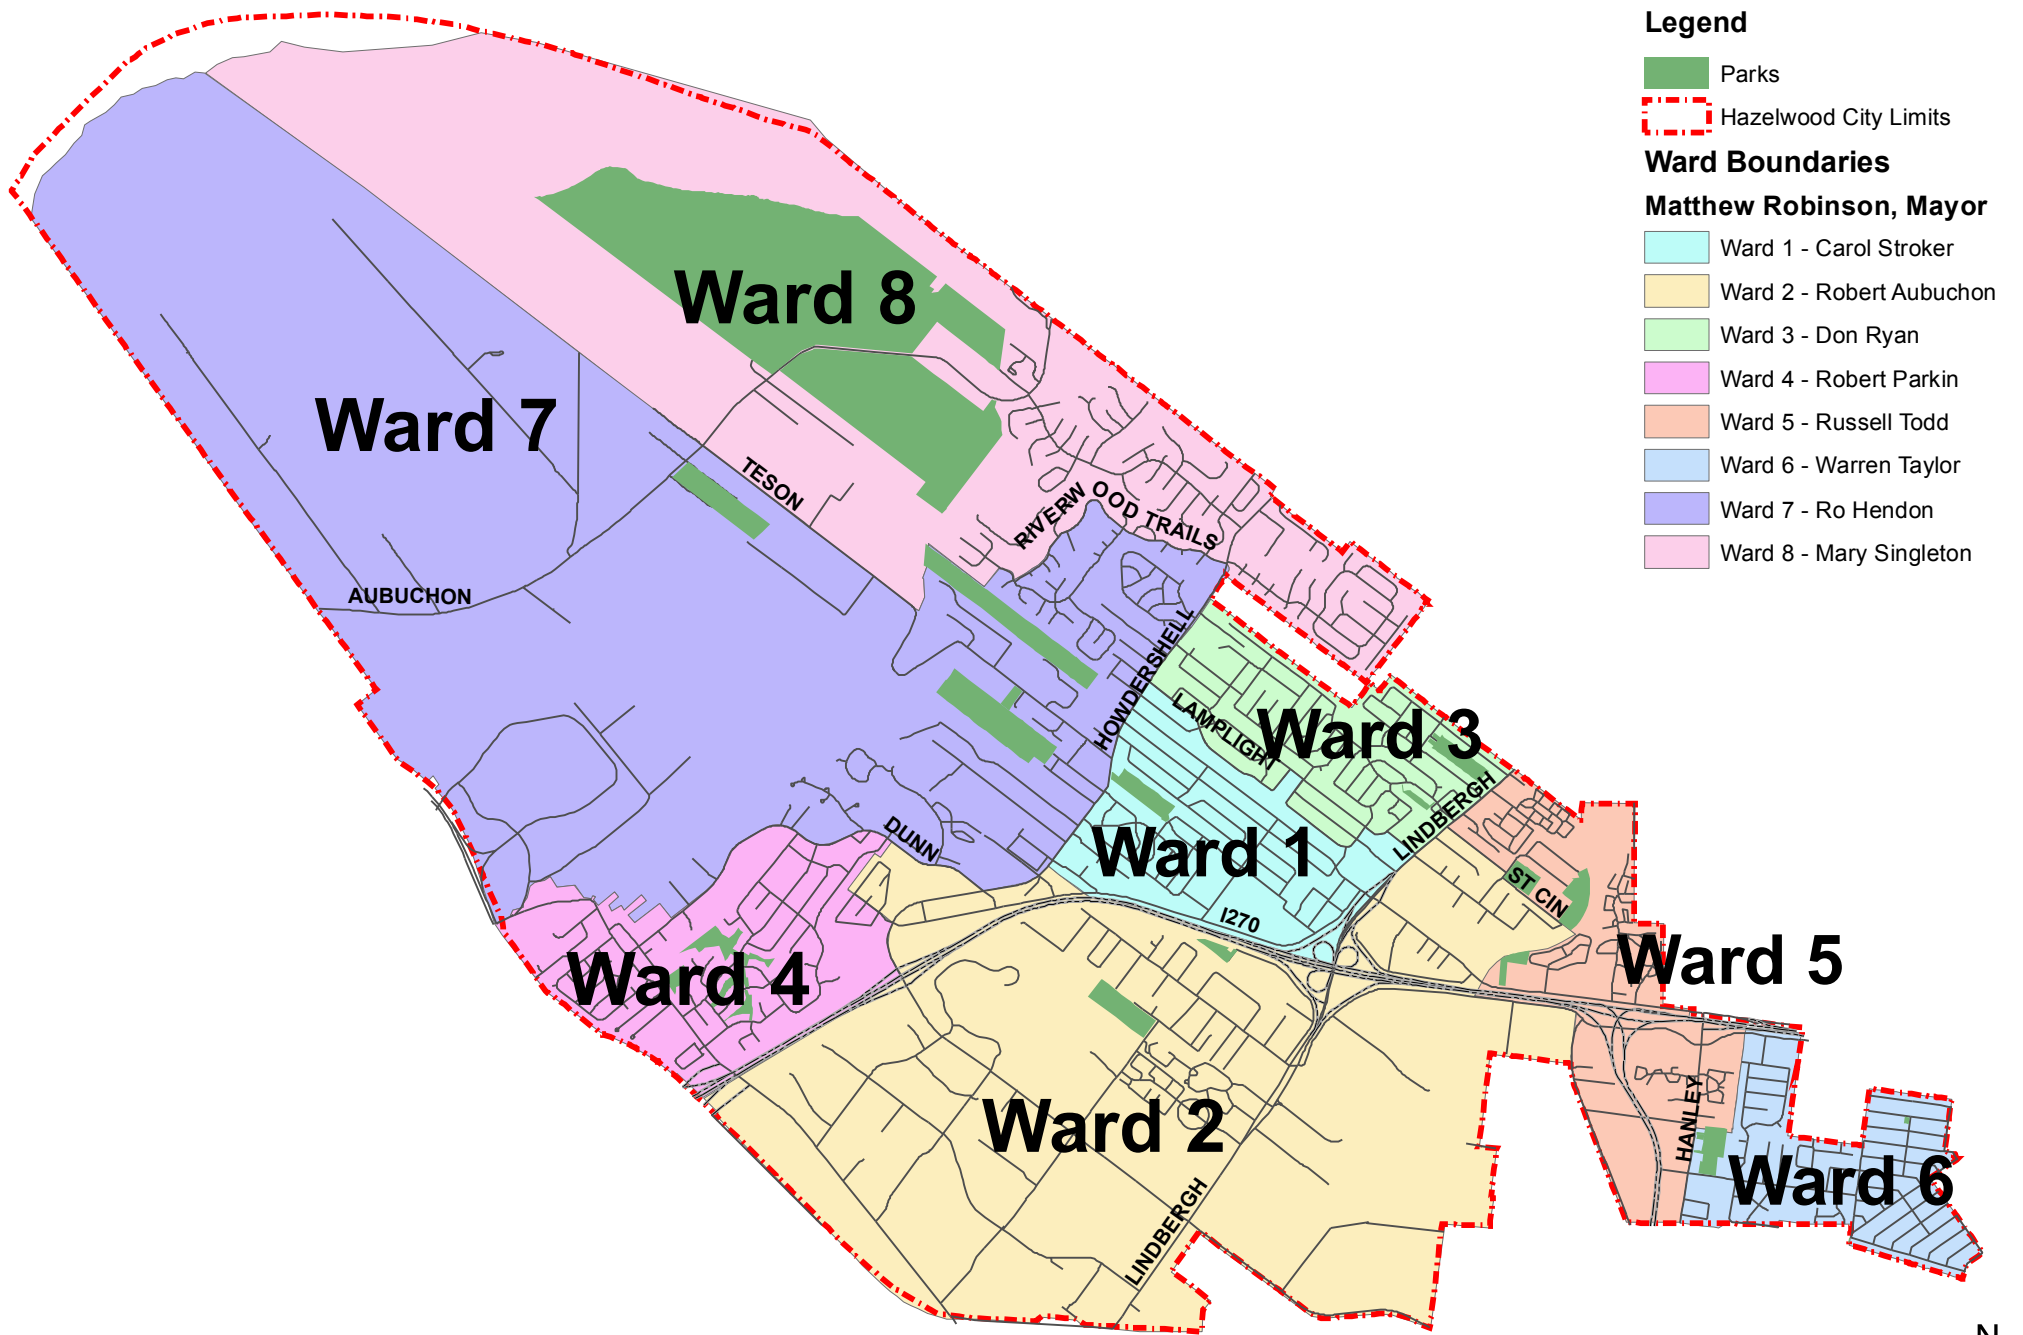

City of Hazelwood Ward Map

Legend

- Parks
- Hazelwood City Limits

Ward Boundaries

Matthew Robinson, Mayor

- Ward 1 - Carol Stroker
- Ward 2 - Robert Aubuchon
- Ward 3 - Don Ryan
- Ward 4 - Robert Parkin
- Ward 5 - Russell Todd
- Ward 6 - Warren Taylor
- Ward 7 - Ro Hendon
- Ward 8 - Mary Singleton